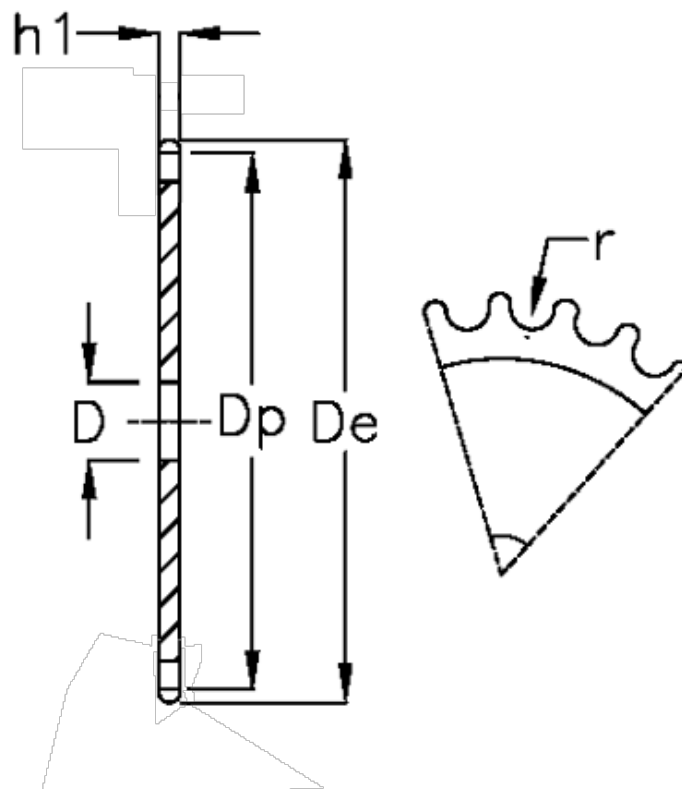

Article number: 616021008029

Description: Plate wheel 16 B-1 Z=29 simplex

Measures

C	= 3
D	= 20
De	= 245.8
Dp	= 234.92
For chain size	= 1 tomme x 17,02 mm
For chain type	= 16 B-1
h1	= 16.2
Number of teeth	= 29

r = 15.88